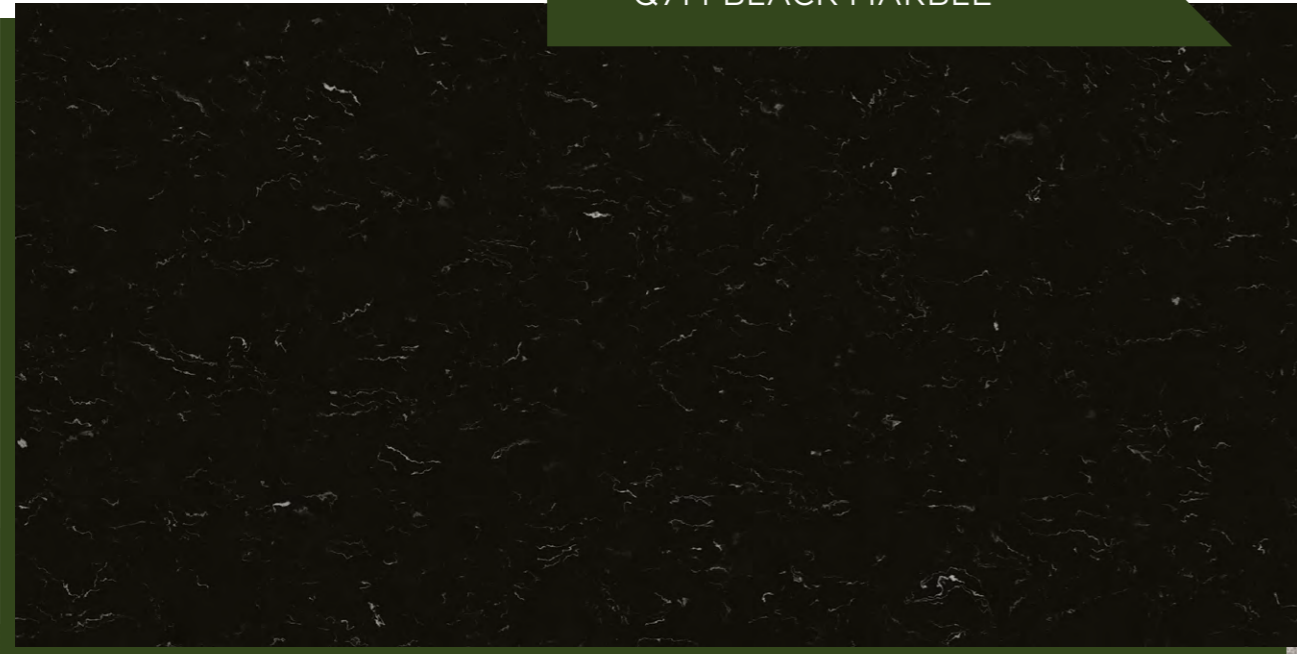

3200X1600X20 MM

Q714 BLACK MARBLE

Q124 BLACK MIRROR

3200X1600X15 MM