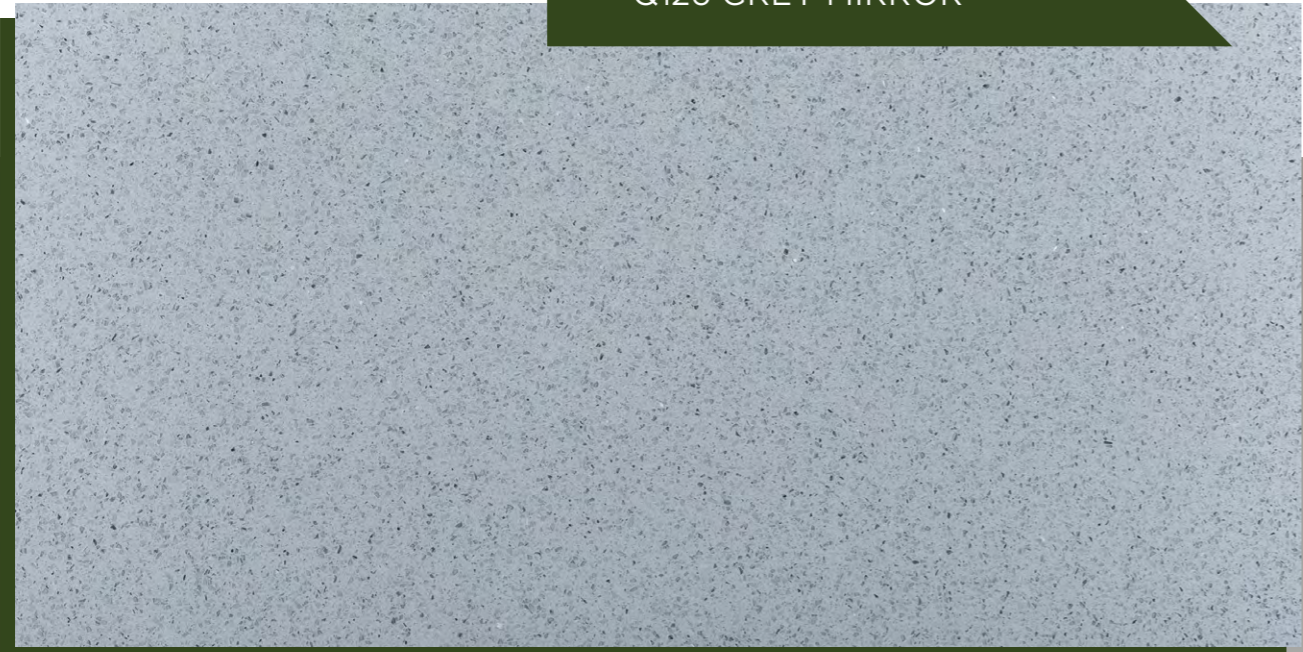

Q750 STATUARIO CLASSIC

3200X1600X20 MM

3200X1600X20 MM

Q850 URBAN GRIGIO

Q102 WHITE SAND

3200X1600X15 MM

3200X1600X15 MM

Q126 GREY MIRROR