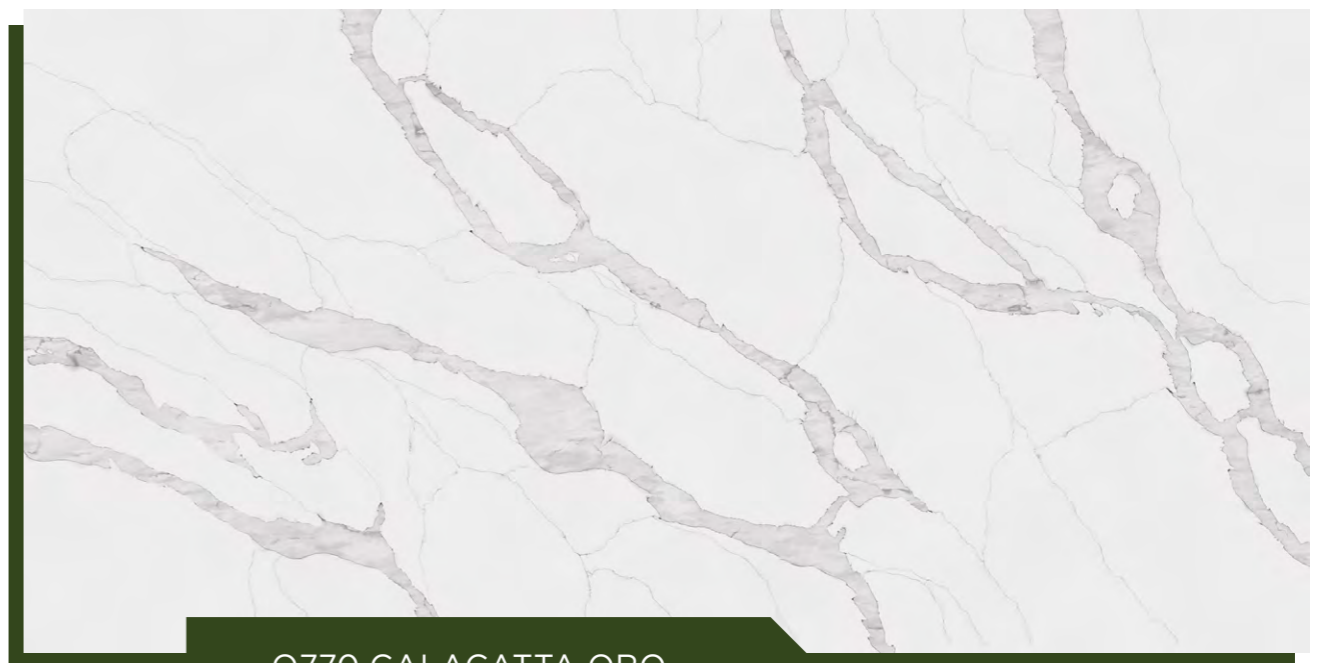

Q770 CALACATTA ORO

3200X1600X20 MM