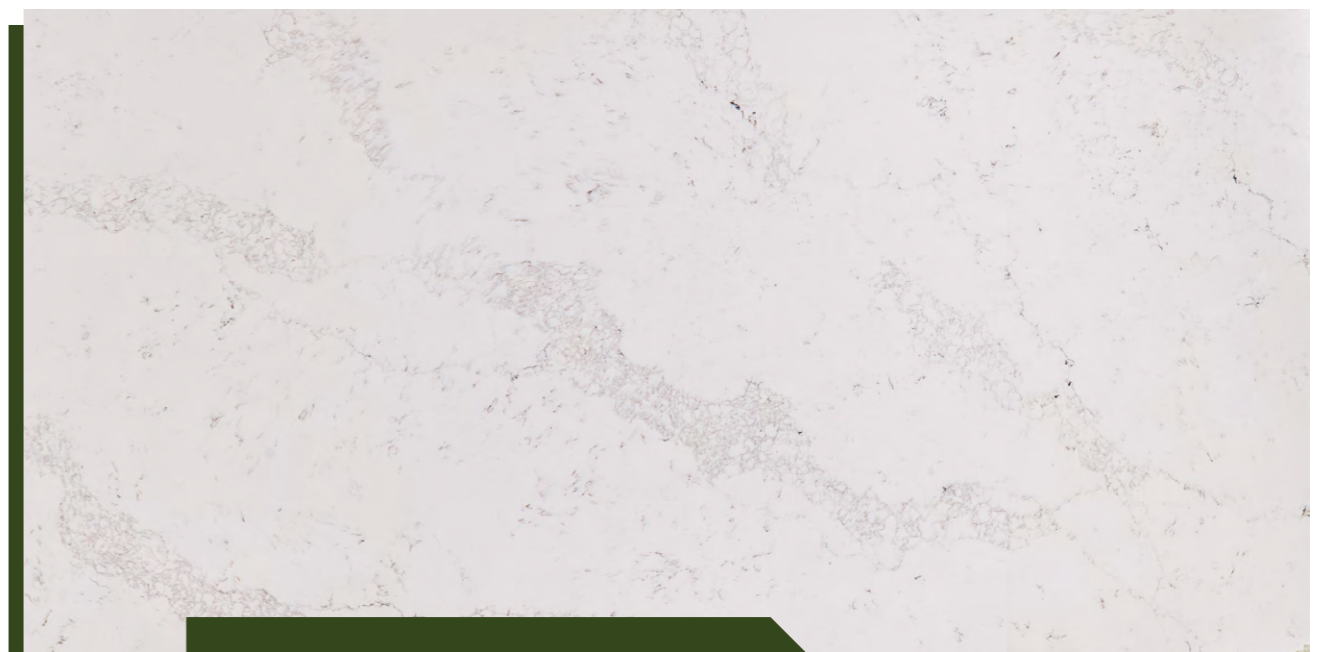

Q750 STATUARIO CLASSIC

3200X1600X20 MM